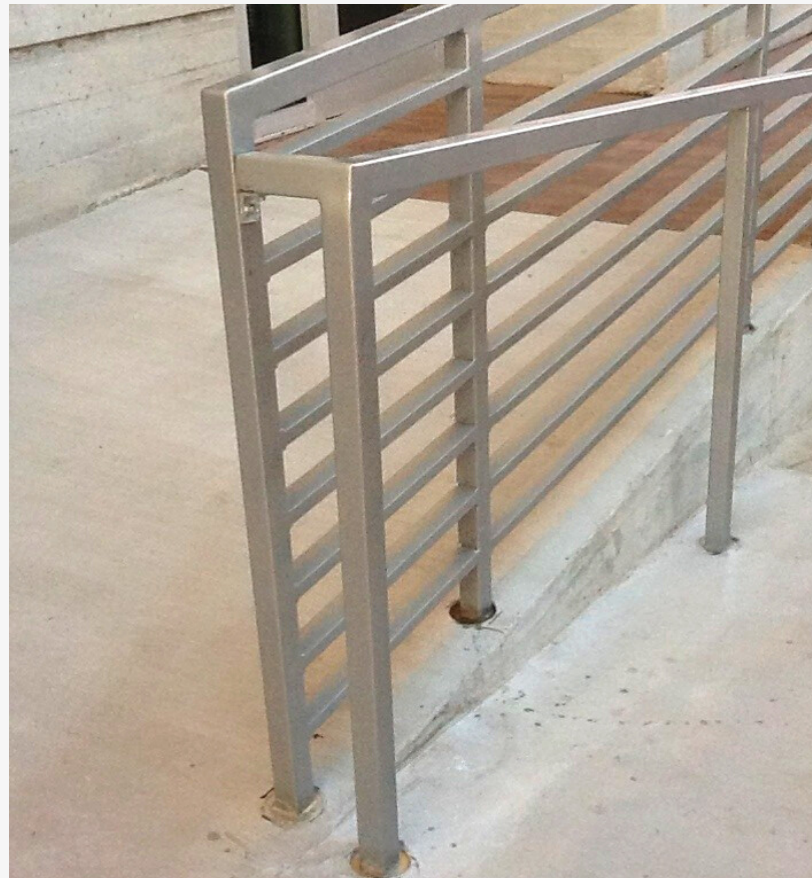

SCAN FOR MORE INFO

Sundance Decorative Rails embrace both form and function while still maintaining top of the line strength and durability. Our railings can be installed in concrete, surface mounted or side mounted. Each railing is constructed to meet or exceed local building code requirements. Once fabricated, the railing can be powder coated in house to your custom color choice. Let us help you put the finishing touches on your next project with a Sundance Railing System!